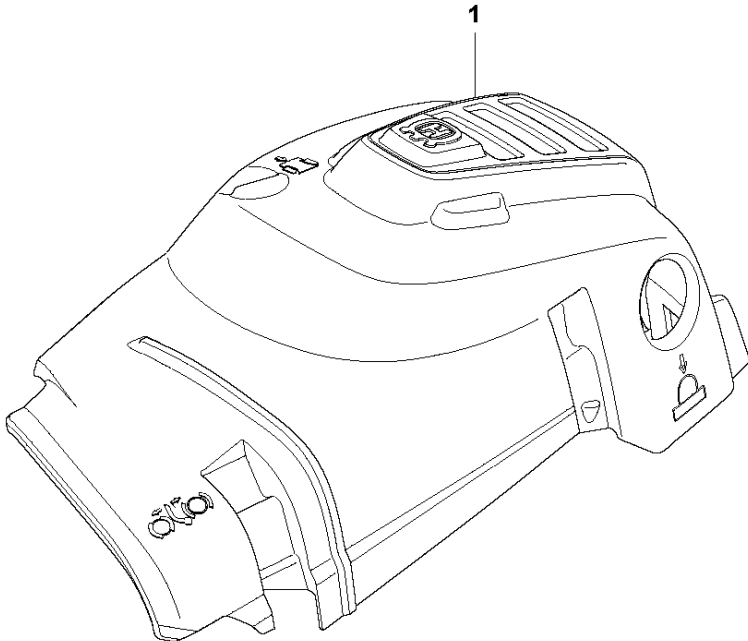

CLUTCH & OIL PUMP

550 XP/XPG

Ref	Part No	Description	Remark	QTY	KIT
1	577 51 82-01	CLUTCH ASSY		1	
2	537 35 91-01	CLUTCH SPRING		2	1
3	575 26 10-03	CLUTCH DRUM	".325""x7"	1	
4	501 45 74-02	RIM	".325""x7"	1	3
5	503 25 34-01	NEEDLE BEARING		1	3
6	505 20 08-01	WORM WHEEL		1	
7	505 19 99-01	OIL PUMP ASSY		1	
8	505 20 02-01	PUMP PISTON		1	7
9	505 20 03-01	CASING		1	7
10	503 23 00-60	WASHER		2	7
11	503 89 16-01	SPRING		1	7
12	505 20 14-01	ADJUSTING SCREW		1	7
13	721 11 64-30	GROOVED PIN		1	7
14	510 02 06-01	SCREW IHSCM		2	
15	505 20 04-01	OIL HOSE		1	
16	504 71 00-03	OIL PLUMMET		1	
17	720 12 33-00	PARALLEL PIN		2	7
18	503 89 15-01	SPRING		1	7
19	505 20 01-01	PUMP CYLINDER		1	7
20	503 62 49-01	SEALING PLUG		1	7

C 550XP
CYLINDER COVER