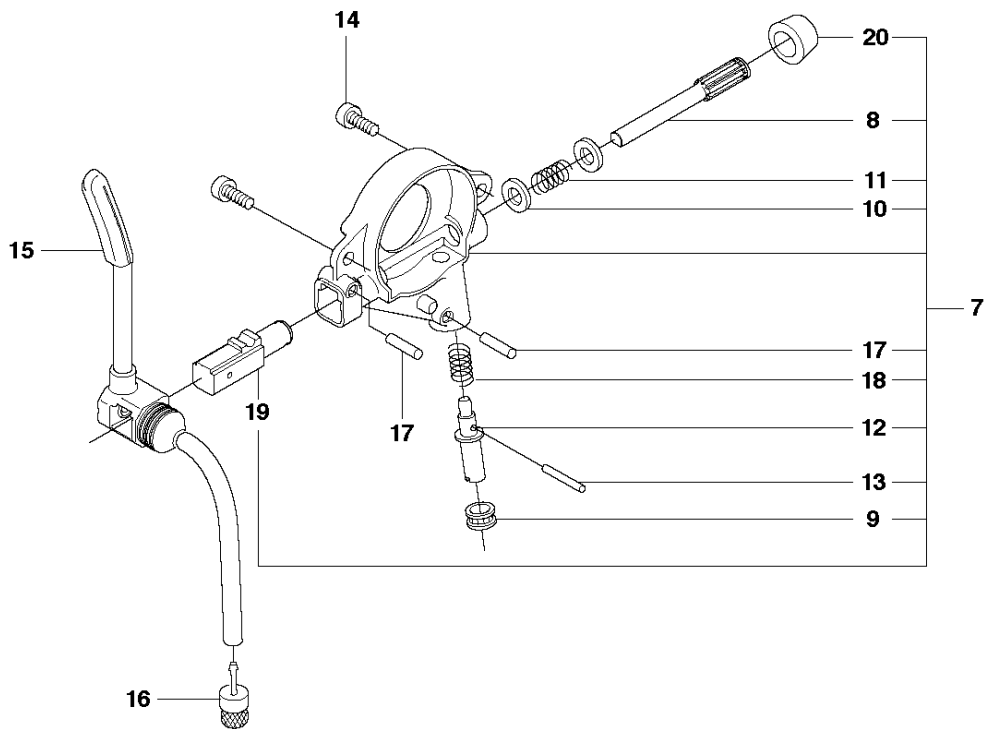

SPARE PARTS LIST

CHAIN SAWS

550 XP/XPG

A 550XP
CHAIN BRAKE & CLUTCH COVER

CHAIN BRAKE & CLUTCH COVER

550 XP/XPG

Ref	Part No	Description	Remark	QTY	KIT
1	522 67 75-01	HAND GUARD		1	
2	537 20 90-01	SCREW		2	
3	577 78 02-01	BUSHING		2	
4	505 19 73-01	NUT RETAINER ASSY		2	
5	505 19 90-05	CLUTCH COVER ASSY		1	
6	503 75 18-01	PIN KNEE-JOINT		1	5
7	503 21 70-10	SCREW CCRPANT		5	5
8	505 19 93-01	KNEE JOINT ASSY		1	5
9	503 90 83-01	BRAKE SPRING		1	5
10	505 19 95-02	BRAKE BAND ASSY		1	5
11	505 20 16-01	GUARD		1	5
12	505 19 97-01	COVER		1	5
14	523 05 80-01	LABEL		1	5
15	575 26 04-03	CHAIN TENSIONER KIT		1	5
16	740 48 07-02	O-RING		1	15, 5
17	503 23 00-63	WASHER		1	15, 5
20	537 01 74-01	BEARING SLEEVE		1	15, 5
22	505 19 98-01	CHAIN GUIDE		1	5

B 550XP
CLUTCH & OIL PUMP

CLUTCH & OIL PUMP

550 XP/XPG

Ref	Part No	Description	Remark	QTY	KIT
1	577 51 82-01	CLUTCH ASSY		1	
2	537 35 91-01	CLUTCH SPRING		2	1
3	575 26 10-03	CLUTCH DRUM	".325""x7"	1	
4	501 45 74-02	RIM	".325""x7"	1	3
5	503 25 34-01	NEEDLE BEARING		1	3
6	505 20 08-01	WORM WHEEL		1	
7	505 19 99-01	OIL PUMP ASSY		1	
8	505 20 02-01	PUMP PISTON		1	7
9	505 20 03-01	CASING		1	7
10	503 23 00-60	WASHER		2	7
11	503 89 16-01	SPRING		1	7
12	505 20 14-01	ADJUSTING SCREW		1	7
13	721 11 64-30	GROOVED PIN		1	7
14	510 02 06-01	SCREW IHSCM		2	
15	505 20 04-01	OIL HOSE		1	
16	504 71 00-03	OIL PLUMMET		1	
17	720 12 33-00	PARALLEL PIN		2	7
18	503 89 15-01	SPRING		1	7
19	505 20 01-01	PUMP CYLINDER		1	7
20	503 62 49-01	SEALING PLUG		1	7