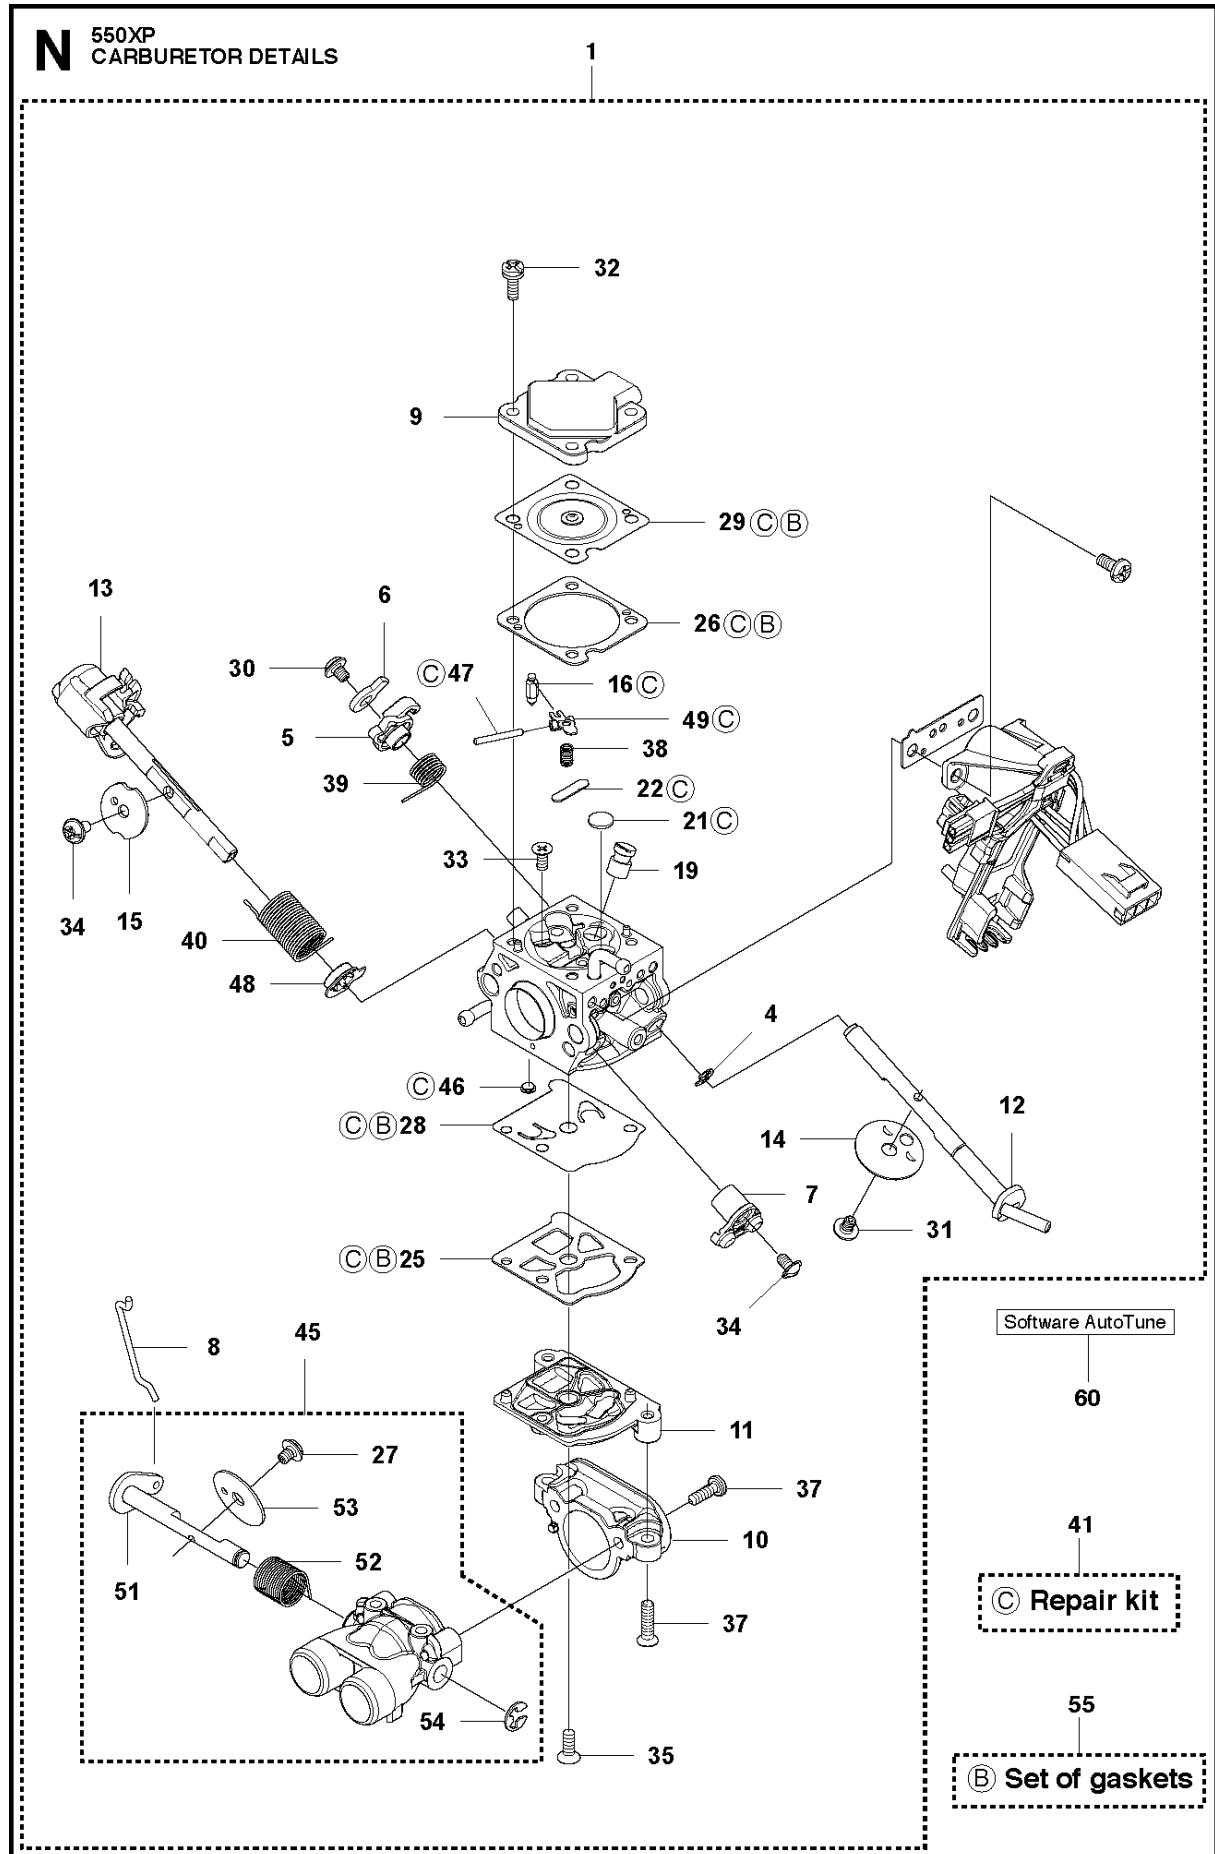

CARBURETOR DETAILS

550 XP/XPG

Ref	Part No	Description	Remark	QTY	KIT
1	584 97 38-01	CARBURETTOR KIT	AT 1A	1	
4	577 26 29-01	RETAINER		1	1
5	574 35 77-01	LEVER		1	1
6	576 61 85-01	LEVER		1	1
7	577 21 92-01	THROTTLE LEVER ASSY		1	1
8	574 35 79-01	LINK		1	1
9	574 35 81-01	COVER		1	1
10	575 79 48-01	INLET		1	1
11	575 79 47-01	COVER		1	1
12	574 35 84-01	SHAFT ASSY		1	1
13	574 35 82-01	SHAFT		1	1
14	574 35 85-01	VALVE		1	1
15	574 35 75-01	VALVE		1	1
16	503 56 34-01	VALVE INLET NEEDLE		1	1
19	576 61 88-01	NOZZLE ASSY		1	
21	504 79 08-01	PLUG		1	1
22	502 84 69-01	PLUG		1	1
25	504 13 09-06	GASKET		1	1
26	574 35 86-01	GASKET		1	1
27	574 35 87-01	GASKET		1	1
28	577 01 66-01	DIAPHRAGM		1	1
29	574 35 88-01	DIAPHRAGM ASSY		1	1
30	501 46 87-01	SCREW		1	1
31	537 00 34-01	SCREW		1	1
32	537 00 31-01	SCREW		4	1
33	502 84 71-01	SCREW		1	1
34	544 11 15-01	SCREW		2	1
35	574 35 90-01	SCREW		1	1
37	576 61 89-01	SCREW		4	1
38	503 56 24-01	SPRING		1	1
39	574 35 93-01	SPRING		1	1
40	574 35 94-01	SPRING		1	1
41	577 66 61-01	REPAIR KIT		1	
45	579 32 31-01	THROTTLE VALVE ASSY		1	1
46	501 66 61-01	SCREEN-INLET		1	1
47	505 52 01-25	PIN-METERING LEVER		1	1
48	574 35 96-01	BUSHING		1	1
49	502 84 74-01	LEVER		1	1
51	574 35 74-01	SHAFT ASSY		1	1
52	574 35 76-01	SPRING		1	1
53	576 61 90-01	VALVE		1	1
54	505 31 67-36	RING		1	1
55	576 66 65-01	GASKET KIT		1	
60	.	TBD	Download from your local supportsite