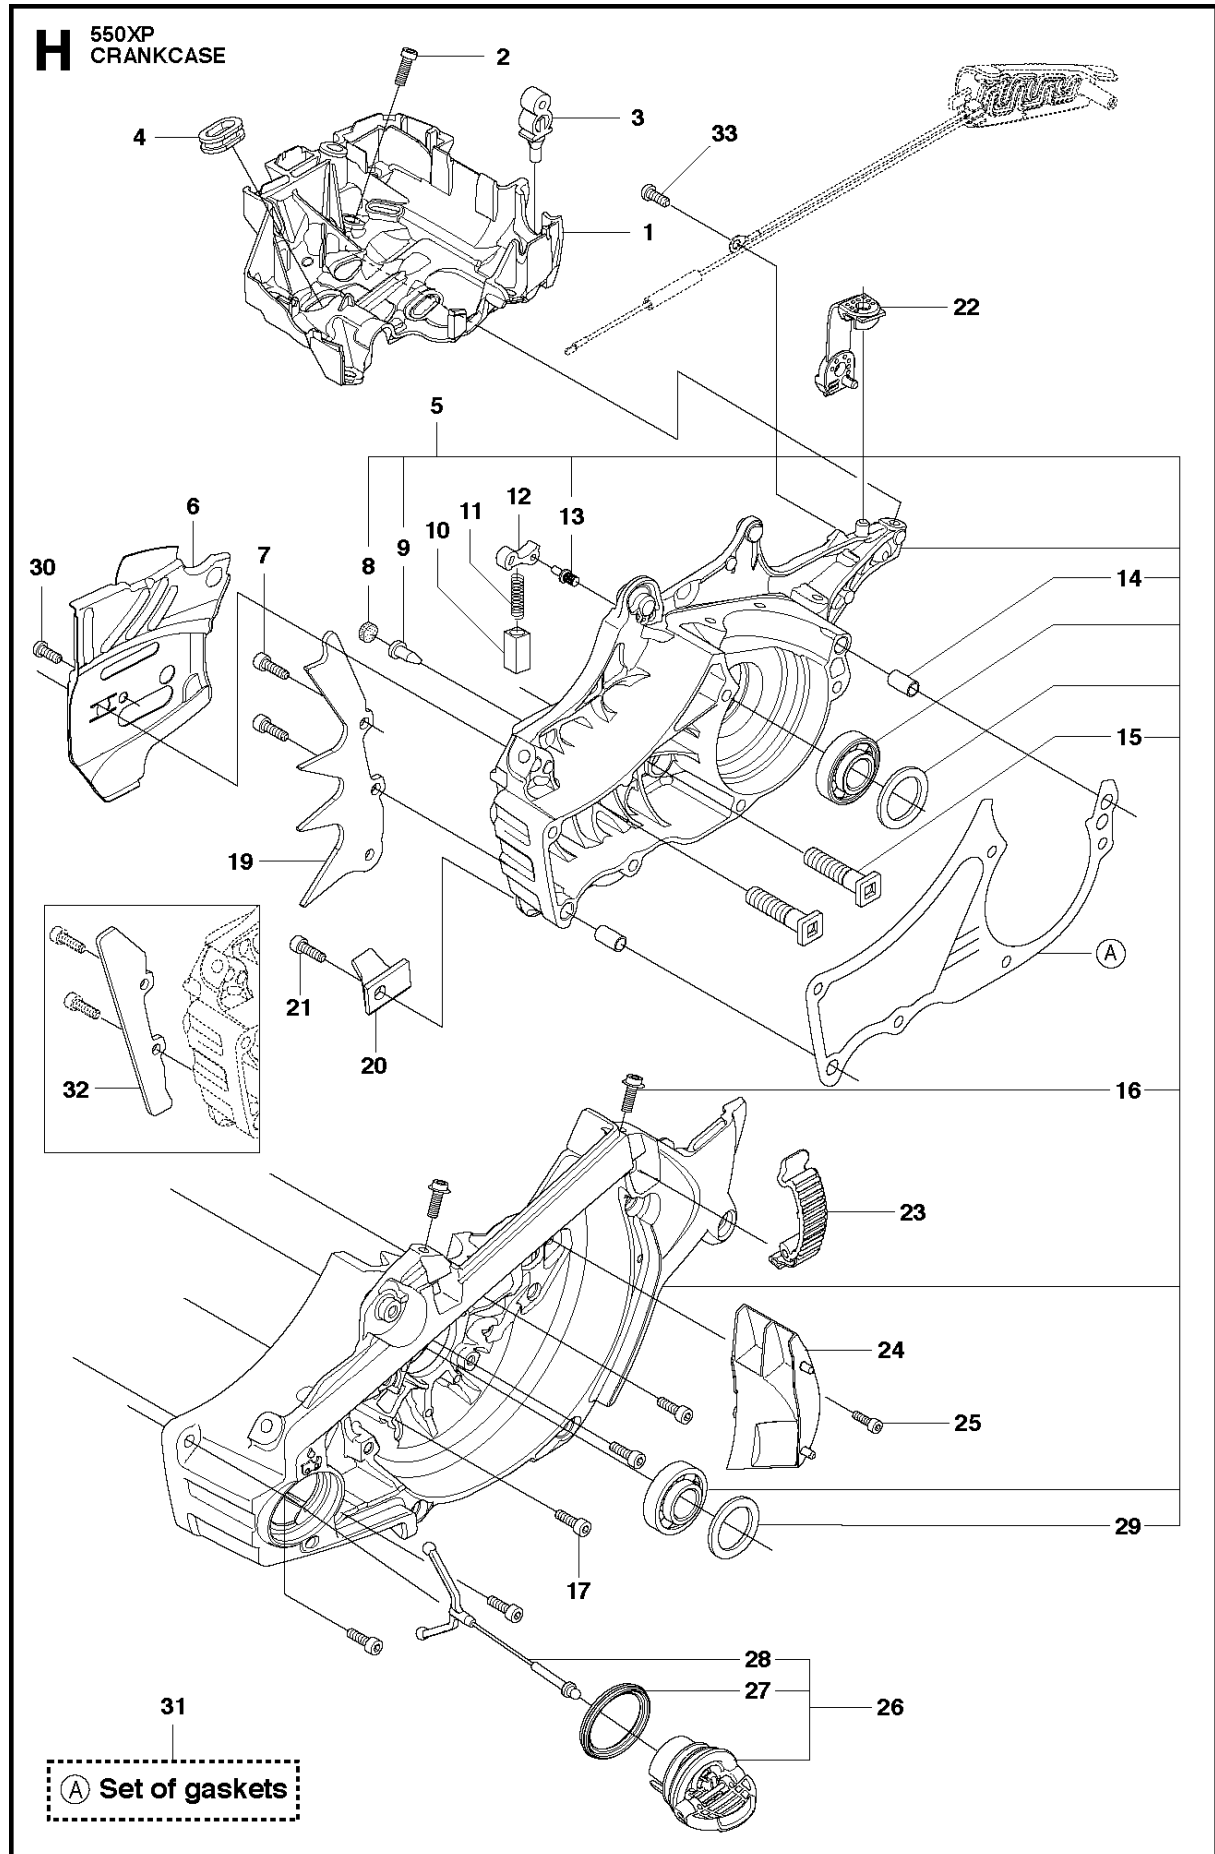

CRANKCASE

550 XP/XPG

Ref	Part No	Description	Remark	QTY	KIT
1	525 40 32-01	CARBURETTOR AREA BASE		1	
2	503 20 02-16	SCREW IHSCFM		4	
3	503 86 93-01	CARBURETTOR MOUNTING		2	
4	537 08 83-01	GROMMET		1	
5	577 83 47-04	CRANKCASE ASSY		1	
6	522 74 28-01	CHAIN GUIDE PLATE		1	
7	503 21 26-16	SCREW IHPANM		2	
8	537 40 35-01	FILTER		1	5
9	530 02 61-19	CHECK VALVE		1	5
10	537 21 07-01	SPRING GUIDE		1	
11	503 43 65-01	POSITION SPRING		1	
12	505 20 12-01	CATCH		1	
13	503 75 18-01	PIN KNEE-JOINT		1	5
14	501 27 08-01	GUIDE BUSHING		2	5
15	505 21 73-01	BAR BOLT		2	5
16	505 11 15-01	SCREW IHSCM		2	5
17	503 20 08-03	SCREW IHSCM		5	
19	578 40 05-01	SPIKE		1	
20	537 37 79-02	CHAIN CATCHER		1	
21	503 21 88-76	SCREW IHSCFT		1	
22	505 12 58-01	DEFLECTION LIMITER		1	
23	503 89 47-03	SNAP		3	
24	525 41 74-01	AIR NOZZLE		1	
25	510 02 06-01	SCREW IHSCM		1	
26	577 87 86-01	TANK CAP ASSY		1	
27	537 21 50-01	SEALING		1	26
28	503 57 89-01	HOLDER		1	26
29	525 39 12-01	RADIAL SEAL		1	5
30	525 88 74-01	SCREW CITXPANT		1	
31	577 76 66-03	GASKET KIT	A=set of gaskets	1	
32	577 88 72-01	ENCLOSED KIT		1	
33	526 22 18-01	SCREW CITXPANT		1