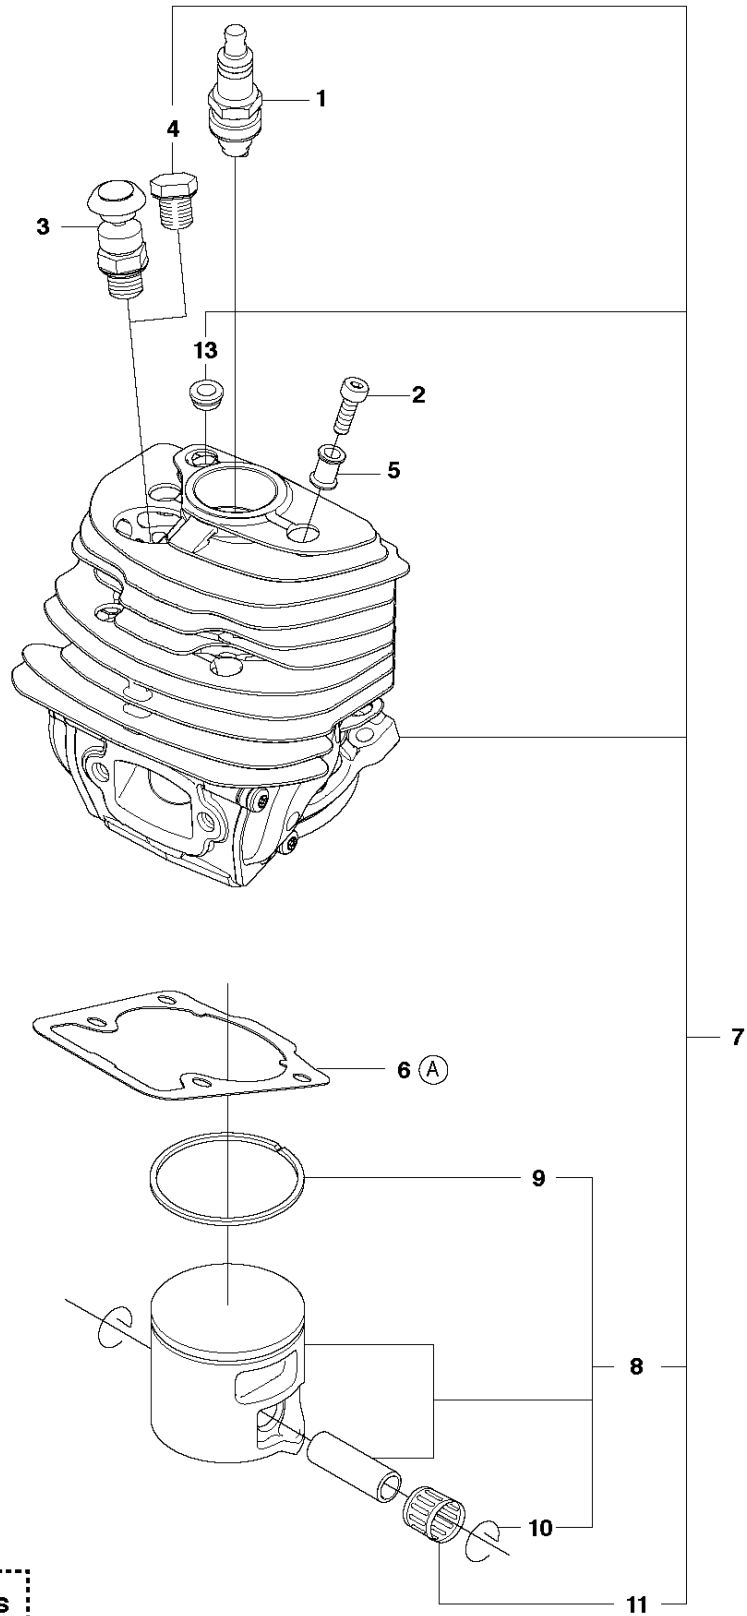

B 550XP
CLUTCH & OIL PUMP

CLUTCH & OIL PUMP

550 XP/XPG

Ref	Part No	Description	Remark	QTY	KIT
1	577 51 82-01	CLUTCH ASSY		1	
2	537 35 91-01	CLUTCH SPRING		2	1
3	575 26 10-03	CLUTCH DRUM	".325""x7"	1	
4	501 45 74-02	RIM	".325""x7"	1	3
5	503 25 34-01	NEEDLE BEARING		1	3
6	505 20 08-01	WORM WHEEL		1	
7	505 19 99-01	OIL PUMP ASSY		1	
8	505 20 02-01	PUMP PISTON		1	7
9	505 20 03-01	CASING		1	7
10	503 23 00-60	WASHER		2	7
11	503 89 16-01	SPRING		1	7
12	505 20 14-01	ADJUSTING SCREW		1	7
13	721 11 64-30	GROOVED PIN		1	7
14	510 02 06-01	SCREW IHSCM		2	
15	505 20 04-01	OIL HOSE		1	
16	504 71 00-03	OIL PLUMMET		1	
17	720 12 33-00	PARALLEL PIN		2	7
18	503 89 15-01	SPRING		1	7
19	505 20 01-01	PUMP CYLINDER		1	7
20	503 62 49-01	SEALING PLUG		1	7

C 550XP
CYLINDER COVER

CYLINDER COVER

550 XP/XPG

Ref	Part No	Description	Remark	QTY KIT
1	522 74 12-01	CYLINDER COVER ASSY		1

D 550XP
CYLINDER PISTON

CYLINDER PISTON

550 XP/XPG

Ref	Part No	Description	Remark	QTY	KIT
1	574 51 96-01	SPARK PLUG		1	
2	725 53 39-55	SCREW IHSCM		4	
3	575 27 69-01	DECOMPRESSION VALVE		1	
4	503 55 22-01	PLUG		1	
5	576 71 76-02	SLEEVE		4	
6	525 31 58-01	GASKET		1	12
7	577 76 47-01	CYLINDER-PISTON ASSY		1	
8	577 04 70-02	PISTON ASSY		1	7
9	577 95 83-01	PISTON RING		1	8, 7
10	737 44 10-00	SNAP RING		2	8, 7
11	503 25 63-01	NEEDLE BEARING		1	7
12	577 76 66-03	GASKET KIT	A=set of gaskets	1	
13	520 29 11-01	BUSHING			7