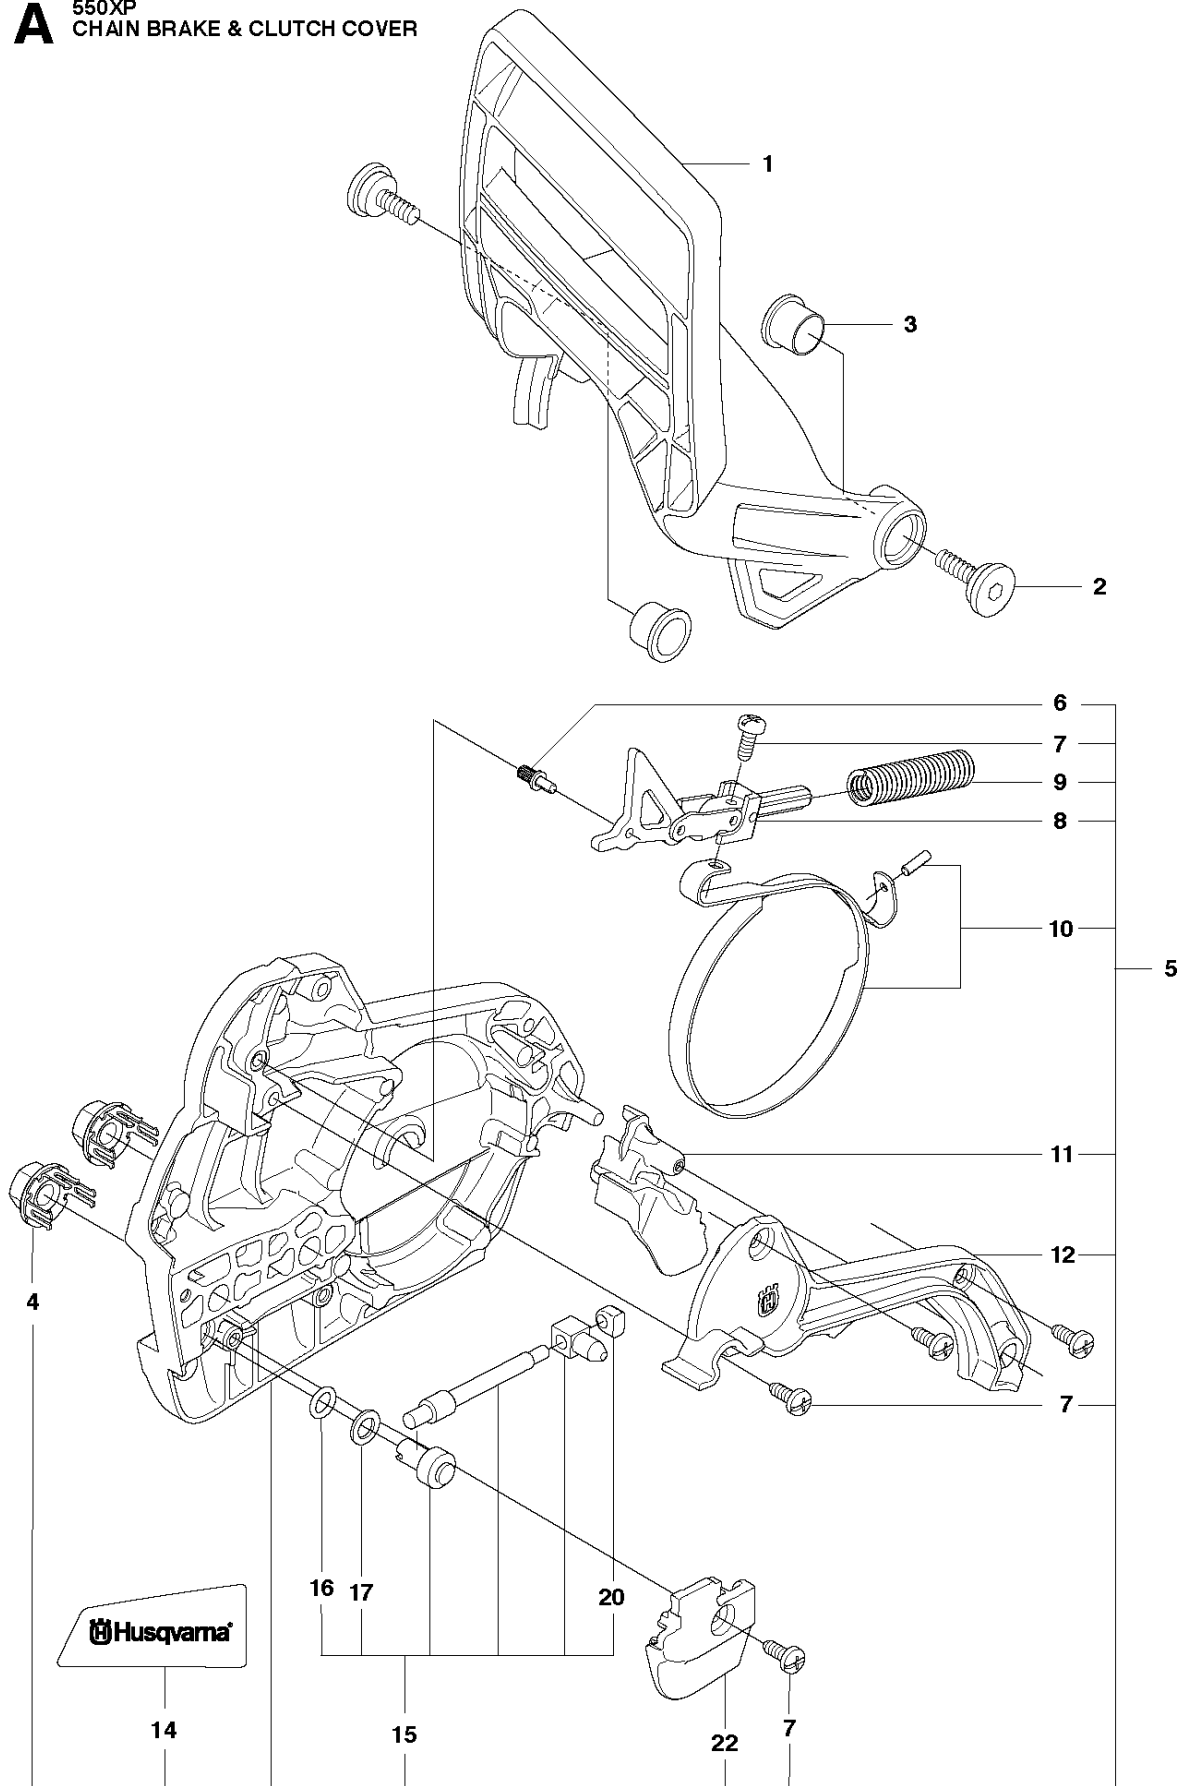

SPARE PARTS LIST

CHAIN SAWS

550 XP/XPG

A 550XP
CHAIN BRAKE & CLUTCH COVER

CHAIN BRAKE & CLUTCH COVER

550 XP/XPG

Ref	Part No	Description	Remark	QTY	KIT
1	522 67 75-01	HAND GUARD		1	
2	537 20 90-01	SCREW		2	
3	577 78 02-01	BUSHING		2	
4	505 19 73-01	NUT RETAINER ASSY		2	
5	505 19 90-05	CLUTCH COVER ASSY		1	
6	503 75 18-01	PIN KNEE-JOINT		1	5
7	503 21 70-10	SCREW CCRPANT		5	5
8	505 19 93-01	KNEE JOINT ASSY		1	5
9	503 90 83-01	BRAKE SPRING		1	5
10	505 19 95-02	BRAKE BAND ASSY		1	5
11	505 20 16-01	GUARD		1	5
12	505 19 97-01	COVER		1	5
14	523 05 80-01	LABEL		1	5
15	575 26 04-03	CHAIN TENSIONER KIT		1	5
16	740 48 07-02	O-RING		1	15, 5
17	503 23 00-63	WASHER		1	15, 5
20	537 01 74-01	BEARING SLEEVE		1	15, 5
22	505 19 98-01	CHAIN GUIDE		1	5

B 550XP
CLUTCH & OIL PUMP

CLUTCH & OIL PUMP

550 XP/XPG

Ref	Part No	Description	Remark	QTY	KIT
1	577 51 82-01	CLUTCH ASSY		1	
2	537 35 91-01	CLUTCH SPRING		2	1
3	575 26 10-03	CLUTCH DRUM	".325""x7"	1	
4	501 45 74-02	RIM	".325""x7"	1	3
5	503 25 34-01	NEEDLE BEARING		1	3
6	505 20 08-01	WORM WHEEL		1	
7	505 19 99-01	OIL PUMP ASSY		1	
8	505 20 02-01	PUMP PISTON		1	7
9	505 20 03-01	CASING		1	7
10	503 23 00-60	WASHER		2	7
11	503 89 16-01	SPRING		1	7
12	505 20 14-01	ADJUSTING SCREW		1	7
13	721 11 64-30	GROOVED PIN		1	7
14	510 02 06-01	SCREW IHSCM		2	
15	505 20 04-01	OIL HOSE		1	
16	504 71 00-03	OIL PLUMMET		1	
17	720 12 33-00	PARALLEL PIN		2	7
18	503 89 15-01	SPRING		1	7
19	505 20 01-01	PUMP CYLINDER		1	7
20	503 62 49-01	SEALING PLUG		1	7