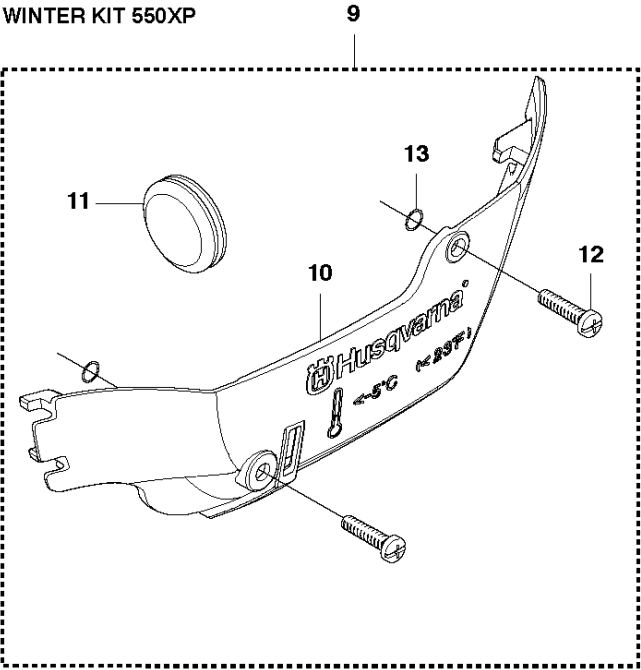

WINTER KIT 550XP