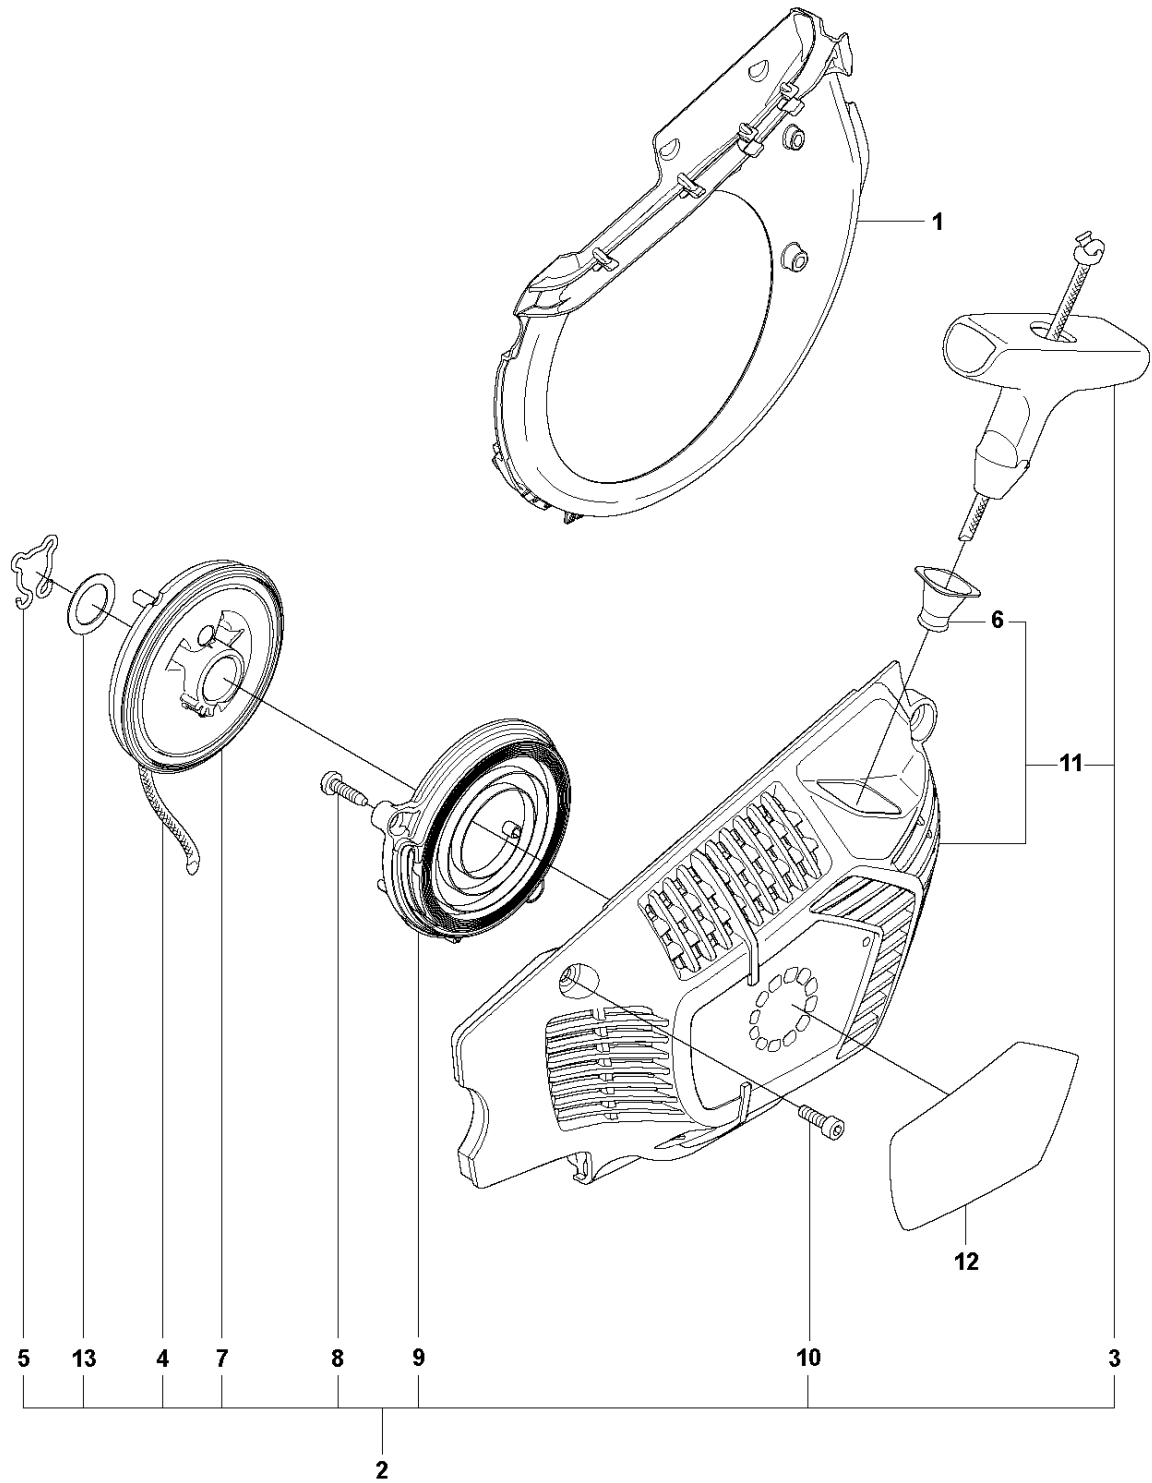

M 550XP
STARTER

12

12

STARTER

550 XP/XPG

Ref	Part No	Description	Remark	QTY	KIT
1	522 79 62-01	COOLING AIR CONDUCTOR		1	
2	522 74 25-04	STARTER ASSY		1	
3	537 23 25-01	STARTER HANDLE		1	2
4	505 30 51-25	STARTER CORD		1	2
5	575 85 76-01	CLIPS		1	2
6	537 28 32-01	REINFORCEMENT SLEEVE		1	2, 11
7	505 15 81-01	STARTER PULLEY ASSY		1	2
8	503 21 28-13	SCREW CCRPANT		2	2
9	505 15 79-01	SPRING CASSETTE ASSY		1	2
10	544 08 03-01	SCREW CIHPANMO		4	2
11	522 74 13-02	STARTER HOUSING		1	2
12	523 08 32-03	LABEL	XP	1	
12	523 08 32-04	LABEL	XPG	1	
13	505 15 85-01	WASHER		1	2