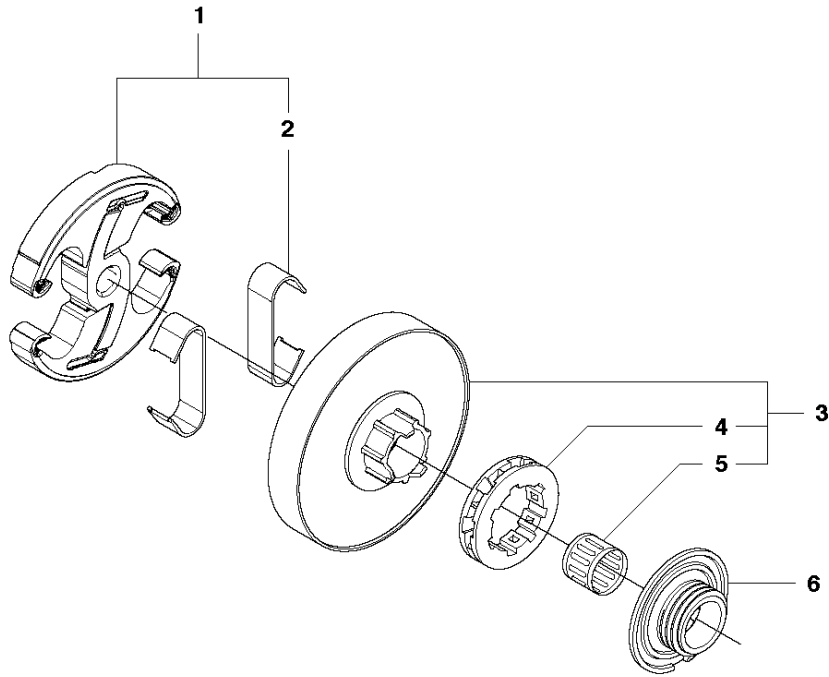

SPARE PARTS LIST

CHAIN SAWS

550 XP/XPG

A 550XP
CHAIN BRAKE & CLUTCH COVER

CHAIN BRAKE & CLUTCH COVER

550 XP/XPG

Ref	Part No	Description	Remark	QTY	KIT
1	522 67 75-01	HAND GUARD		1	
2	537 20 90-01	SCREW		2	
3	577 78 02-01	BUSHING		2	
4	505 19 73-01	NUT RETAINER ASSY		2	
5	505 19 90-05	CLUTCH COVER ASSY		1	
6	503 75 18-01	PIN KNEE-JOINT		1	5
7	503 21 70-10	SCREW CCRPANT		5	5
8	505 19 93-01	KNEE JOINT ASSY		1	5
9	503 90 83-01	BRAKE SPRING		1	5
10	505 19 95-02	BRAKE BAND ASSY		1	5
11	505 20 16-01	GUARD		1	5
12	505 19 97-01	COVER		1	5
14	523 05 80-01	LABEL		1	5
15	575 26 04-03	CHAIN TENSIONER KIT		1	5
16	740 48 07-02	O-RING		1	15, 5
17	503 23 00-63	WASHER		1	15, 5
20	537 01 74-01	BEARING SLEEVE		1	15, 5
22	505 19 98-01	CHAIN GUIDE		1	5

B 550XP
CLUTCH & OIL PUMP

CLUTCH & OIL PUMP

550 XP/XPG

Ref	Part No	Description	Remark	QTY	KIT
1	577 51 82-01	CLUTCH ASSY		1	
2	537 35 91-01	CLUTCH SPRING		2	1
3	575 26 10-03	CLUTCH DRUM	".325""x7"	1	
4	501 45 74-02	RIM	".325""x7"	1	3
5	503 25 34-01	NEEDLE BEARING		1	3
6	505 20 08-01	WORM WHEEL		1	
7	505 19 99-01	OIL PUMP ASSY		1	
8	505 20 02-01	PUMP PISTON		1	7
9	505 20 03-01	CASING		1	7
10	503 23 00-60	WASHER		2	7
11	503 89 16-01	SPRING		1	7
12	505 20 14-01	ADJUSTING SCREW		1	7
13	721 11 64-30	GROOVED PIN		1	7
14	510 02 06-01	SCREW IHSCM		2	
15	505 20 04-01	OIL HOSE		1	
16	504 71 00-03	OIL PLUMMET		1	
17	720 12 33-00	PARALLEL PIN		2	7
18	503 89 15-01	SPRING		1	7
19	505 20 01-01	PUMP CYLINDER		1	7
20	503 62 49-01	SEALING PLUG		1	7