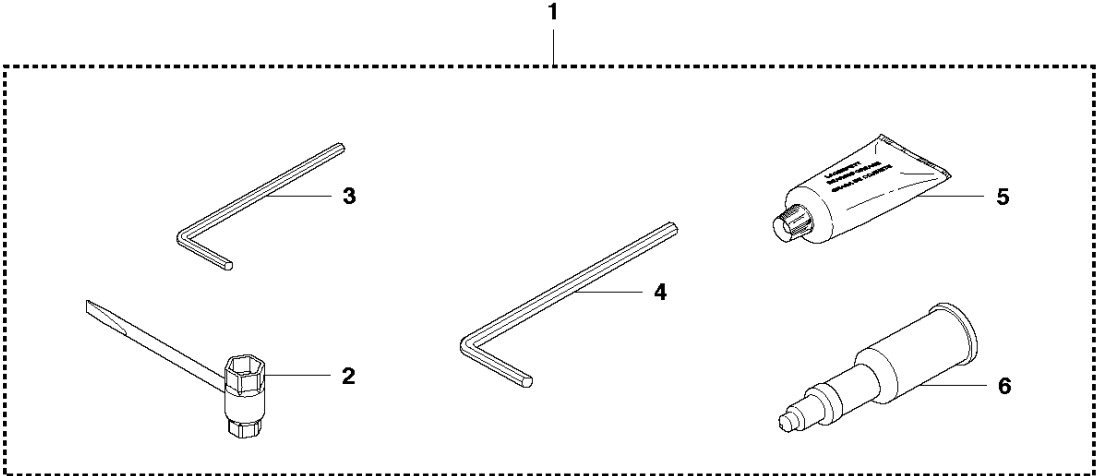

P 550XP
ACCESSORIES