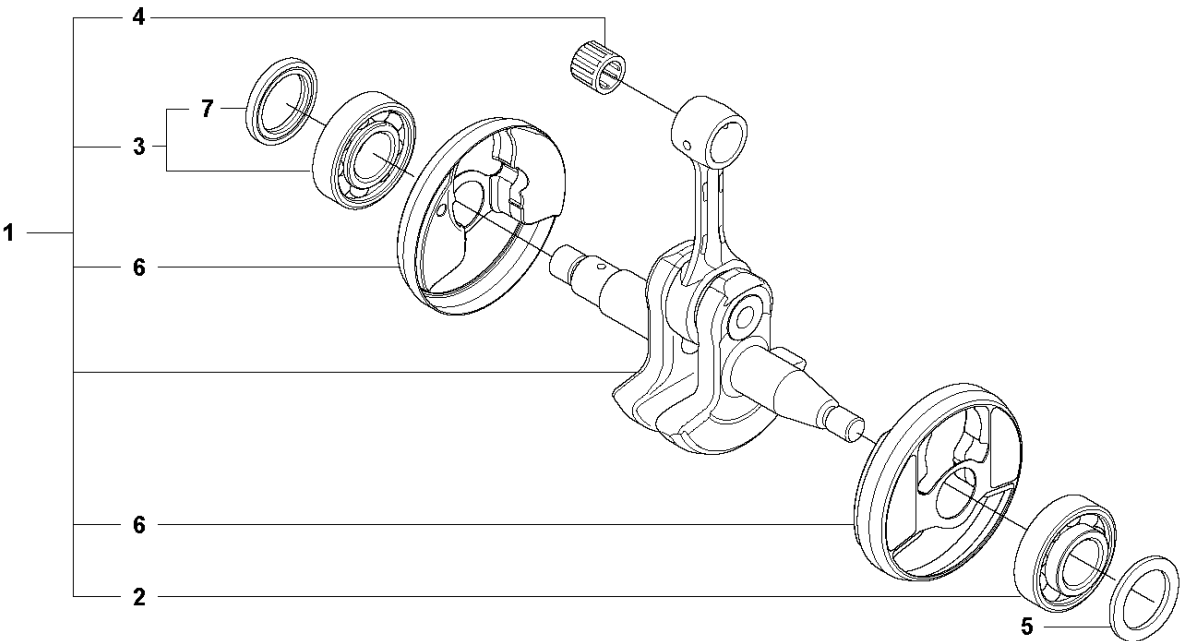

E 550XP
CRANKSHAFT

CRANKSHAFT

550 XP/XPG

Ref	Part No	Description	Remark	QTY	KIT
1	577 76 73-03	CRANKSHAFT ASSY		1	
2	505 13 35-01	BALL BEARING		1	1
3	525 43 42-01	BALL BEARING		1	1
4	501 45 16-01	NEEDLE BEARING		1	1
5	525 39 12-01	RADIAL SEAL		1	
6	522 73 77-01	CUP		2	1
7	503 26 09-01	SEALING		1	1, 3