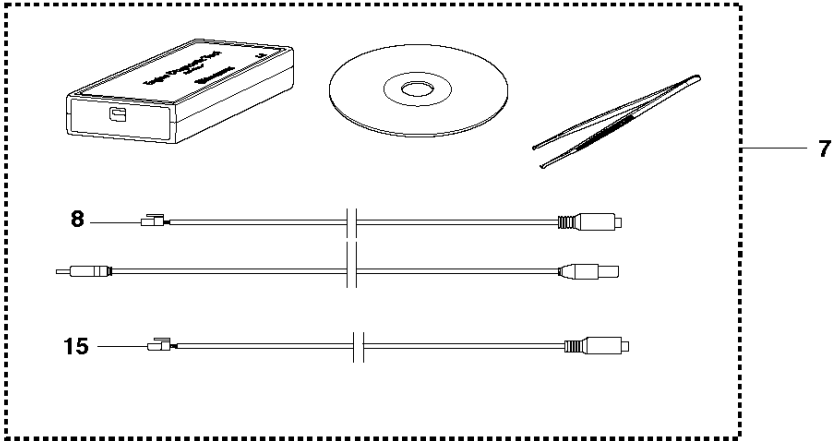

P 550XP
ACCESSORIES