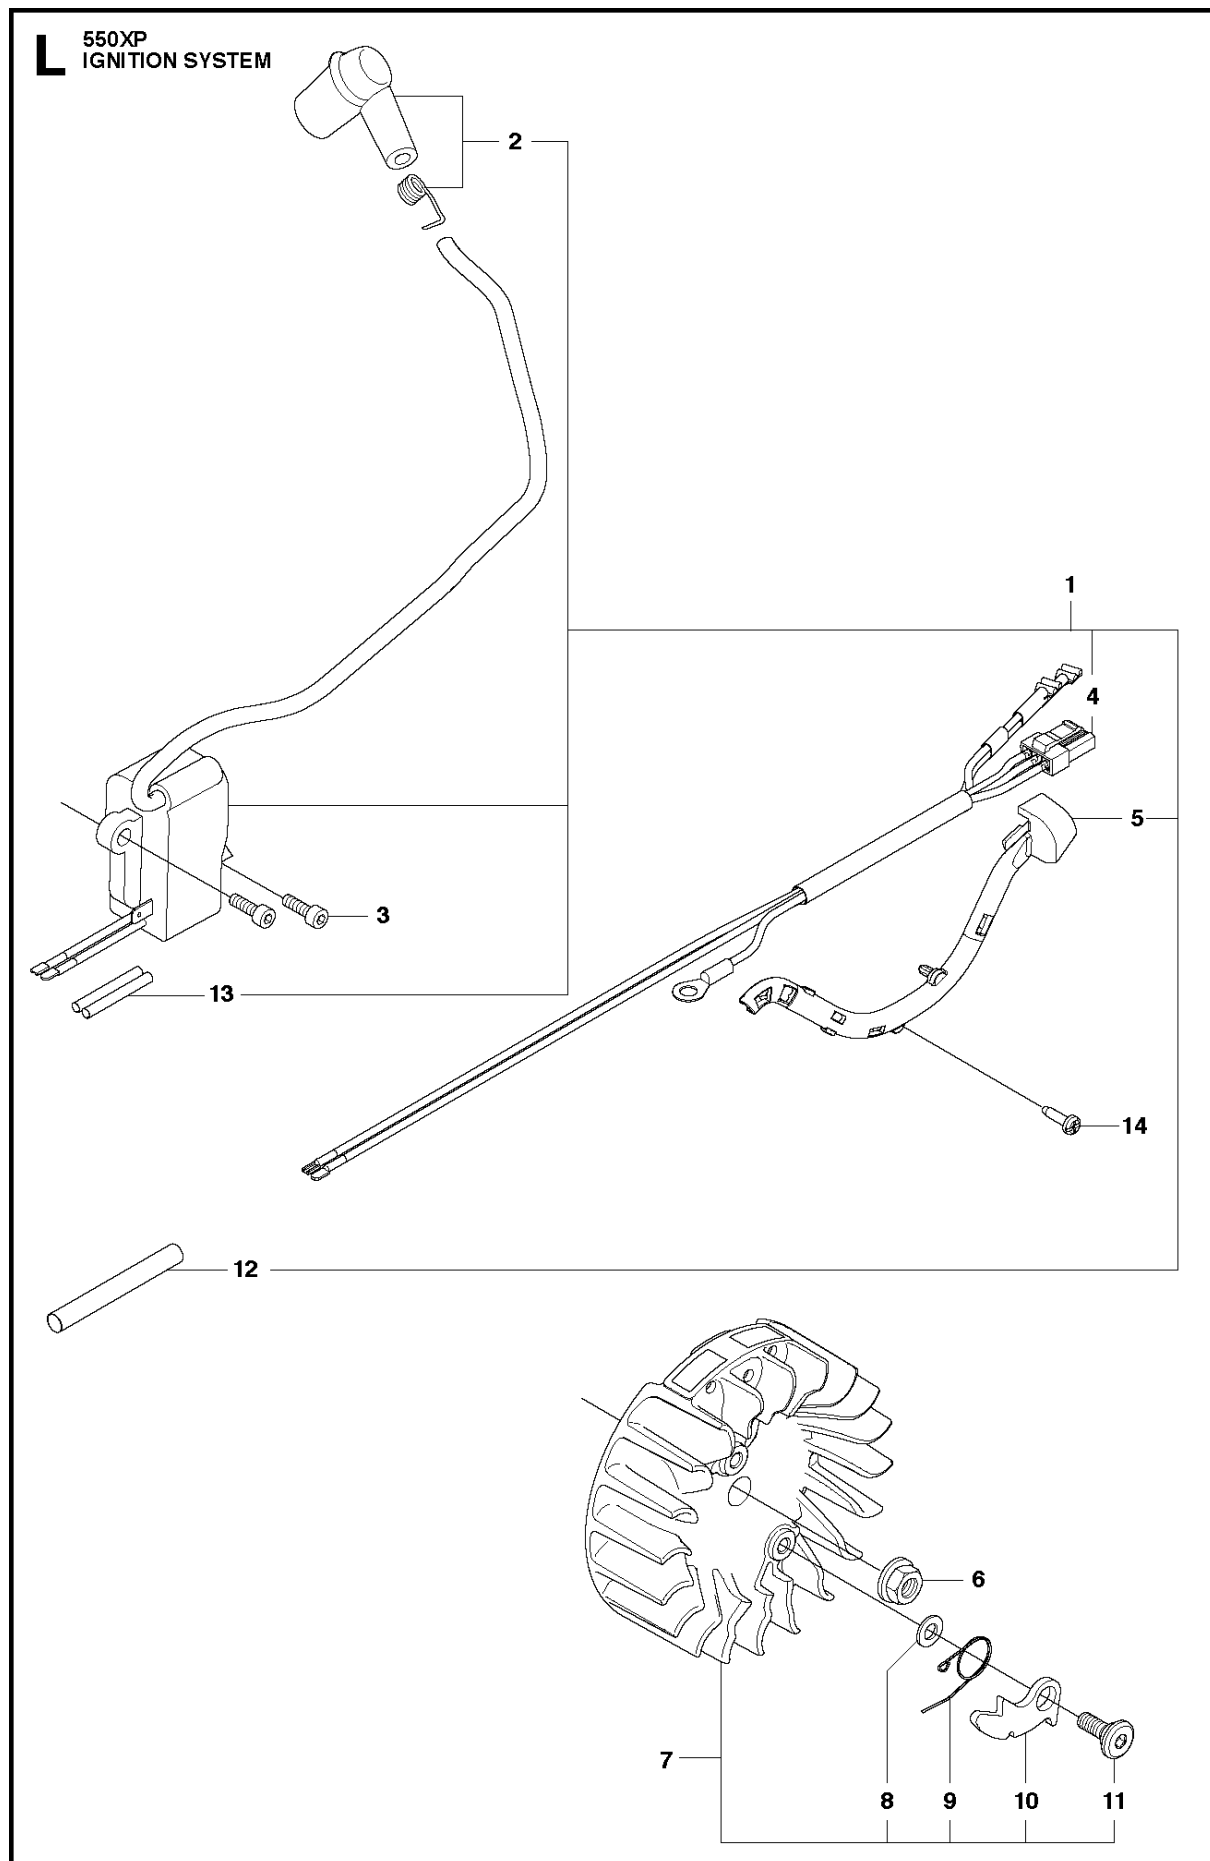

IGNITION SYSTEM

550 XP/XPG

Ref	Part No	Description	Remark	QTY	KIT
1	581 72 36-01	IGNITION MODULE ASSY		1	
2	501 48 54-04	SPARK PLUG CAP ASSY		1	1
3	503 20 02-20	SCREW IHSCFM		2	
4	577 96 76-02	WIRING ASSY		1	1
5	529 29 26-01	CABLE HOLDER		1	1
6	503 22 04-01	NUT		1	
7	522 93 78-01	FLYWHEEL ASSY		1	
8	503 23 00-42	WASHER		2	7
9	501 67 35-01	SPRING		2	7
10	501 67 32-01	PAWL		2	7
11	501 81 99-01	SCREW		2	7
12	504 04 35-05	CABLE COVER		1	1
13	503 23 85-01	SHRINKAGE HOSE		2	1
14	503 21 28-13	SCREW CCRPANT		1