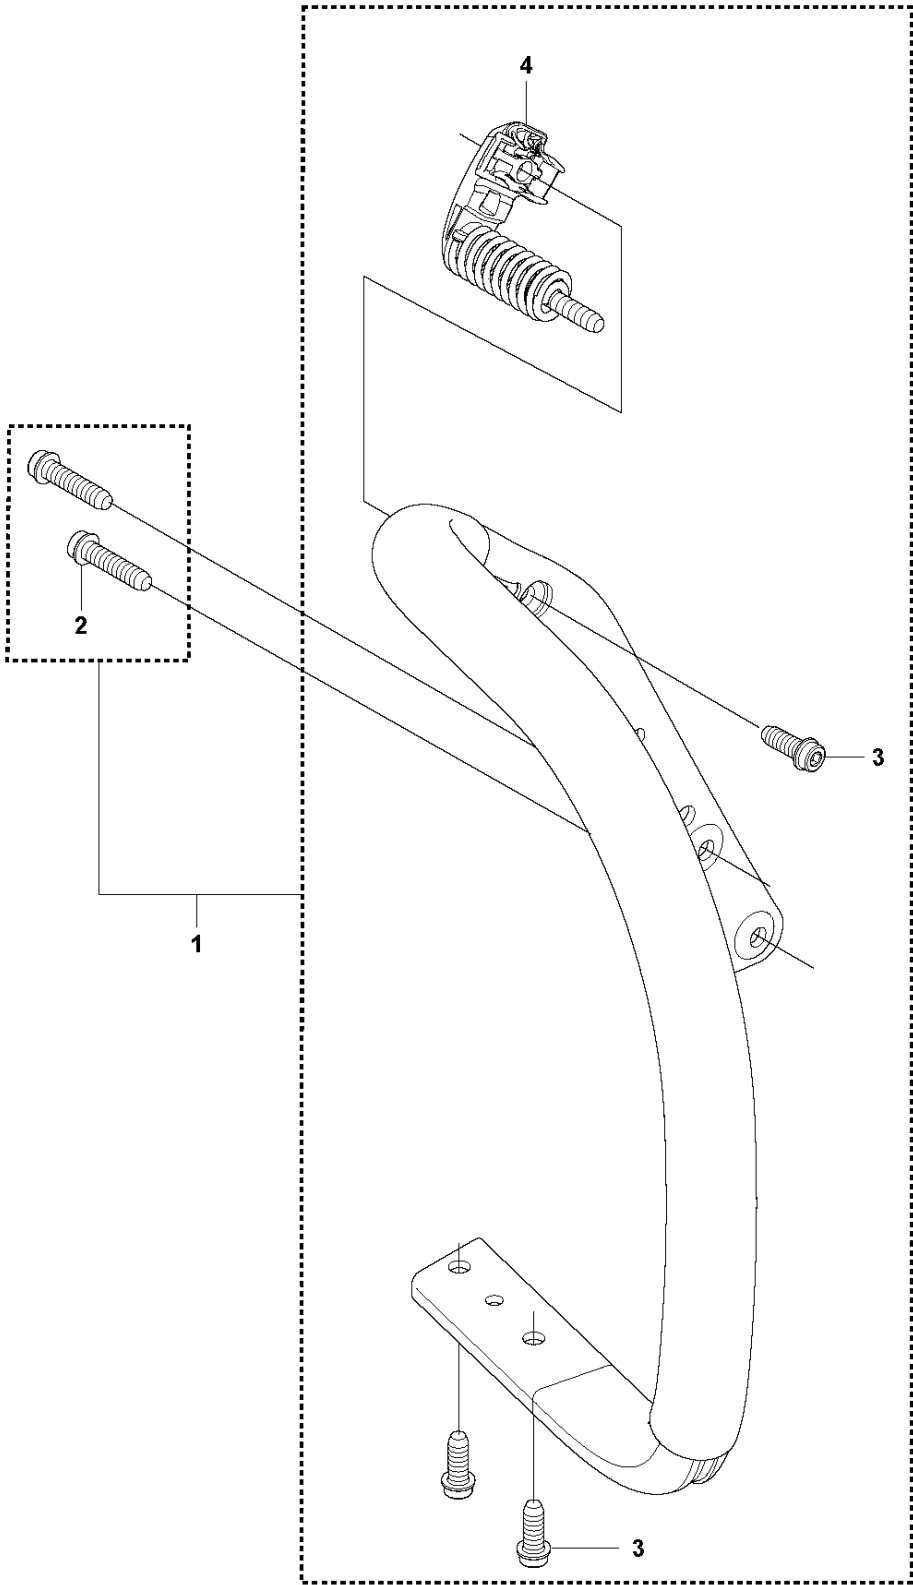

K1 550XP
HANDLES

HANDLE

550 XP/XPG

Ref	Part No	Description	Remark	QTY KIT	
1	577 79 82-01	FRONT HANDLE		1	
2	503 21 88-76	SCREW IHSCFT		2	1
3	503 21 88-72	SCREW IHSCFT		4	1
4	522 95 15-01	ANTIVIBRATION ELEMENT		1	1