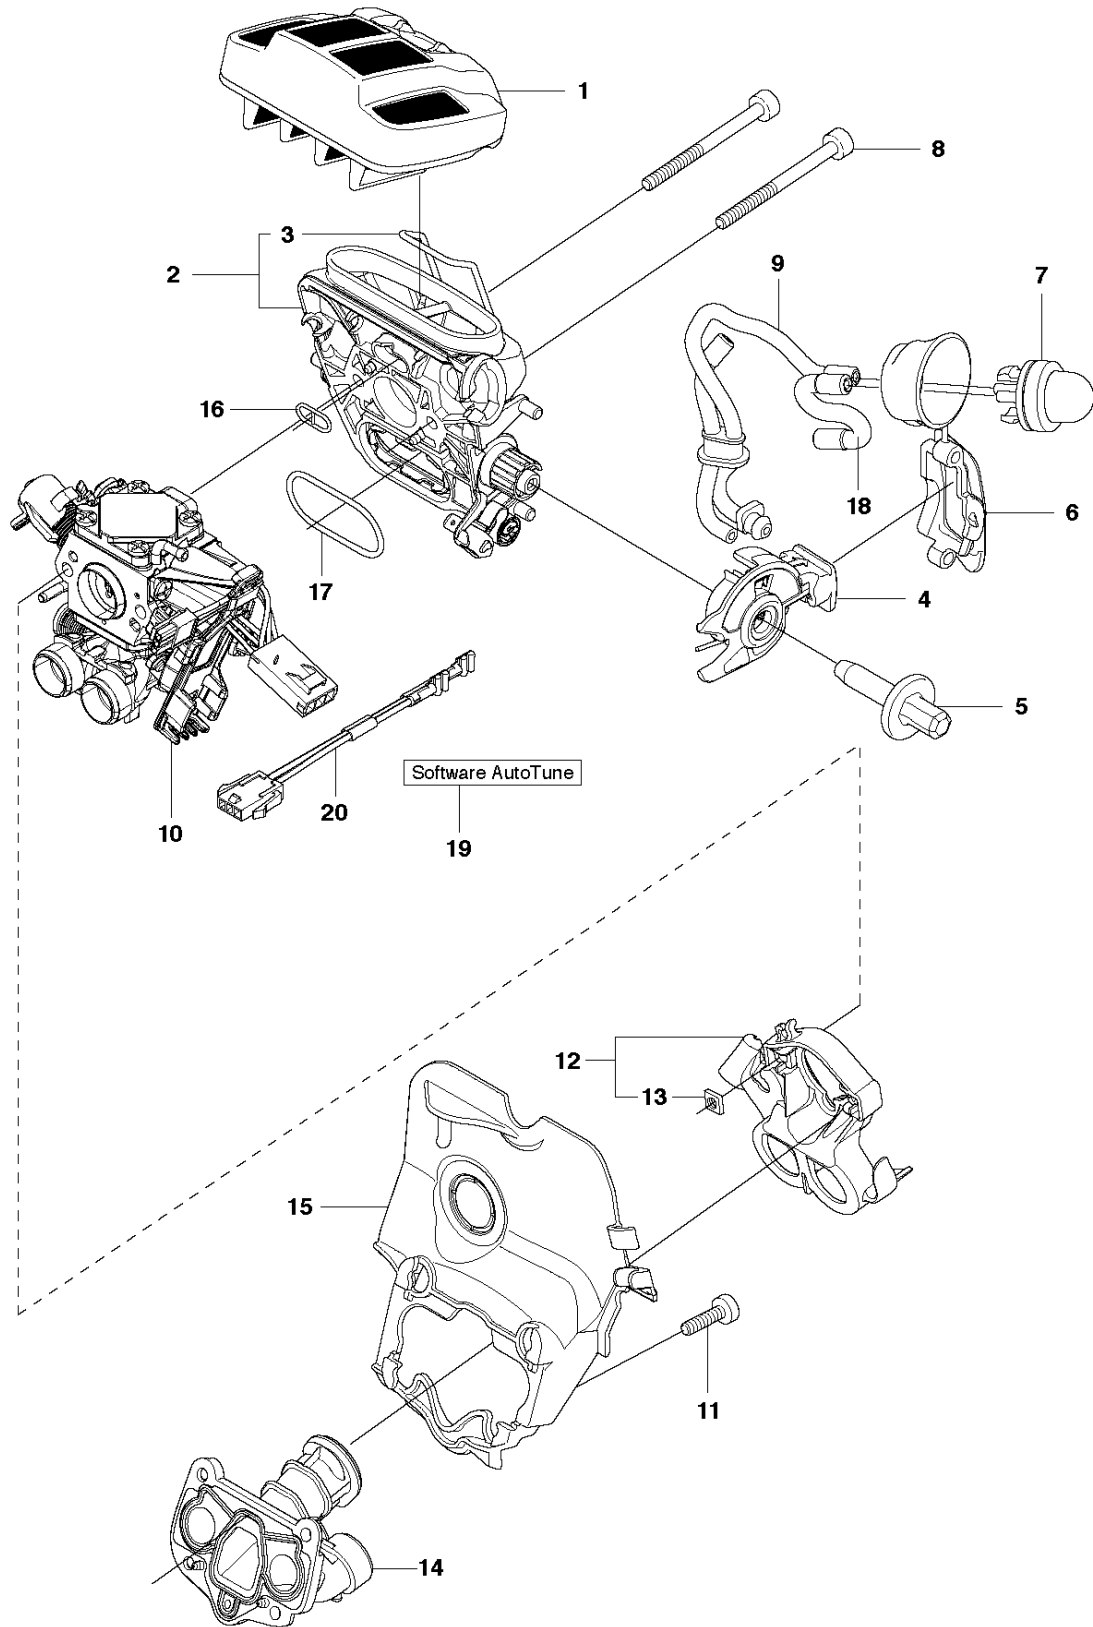

G 550XP
CARBURETOR & AIR FILTER

CARBURETOR & AIR FILTER

550 XP/XPG

Ref	Part No	Description	Remark	QTY	KIT
1	522 67 54-04	AIR FILTER ASSY	NYLON 80 µm black	1	
1	522 67 54-05	AIR FILTER ASSY	NYLON 44 µm yellow	1	
1	522 67 54-06	AIR FILTER ASSY	FELT white	1	
2	522 90 76-01	FILTER HOLDER ASSY	XP	1	
2	522 90 76-02	FILTER HOLDER ASSY	XPG	1	
3	522 90 73-01	SHACKLE		1	2
4	510 01 72-01	CHOKE CONTROL ASSY		1	
5	505 15 62-01	SCREW		1	
6	525 58 81-01	SEALING		1	
7	503 93 66-01	PRIMER HOUSING		1	
8	503 20 25-50	SCREW IHSCM		2	
9	525 34 43-02	FUEL HOSE		1	
10	584 97 38-01	CARBURETTOR KIT		1	
11	510 02 06-01	SCREW IHSCM		4	
12	523 06 40-01	FLANGE		1	
13	503 22 65-03	SQUARE NUT		2	12
14	525 50 00-02	INLET PIPE ASSY		1	
15	522 95 10-01	INTERMEDIATE WALL		1	
16	525 61 92-01	SEALING		1	
17	525 61 90-01	SEALING		1	
18	523 05 68-01	FUEL HOSE		1	
19	.	TBD	Download from your local supportsite	1	
20	577 53 64-01	WIRING ASSY		1