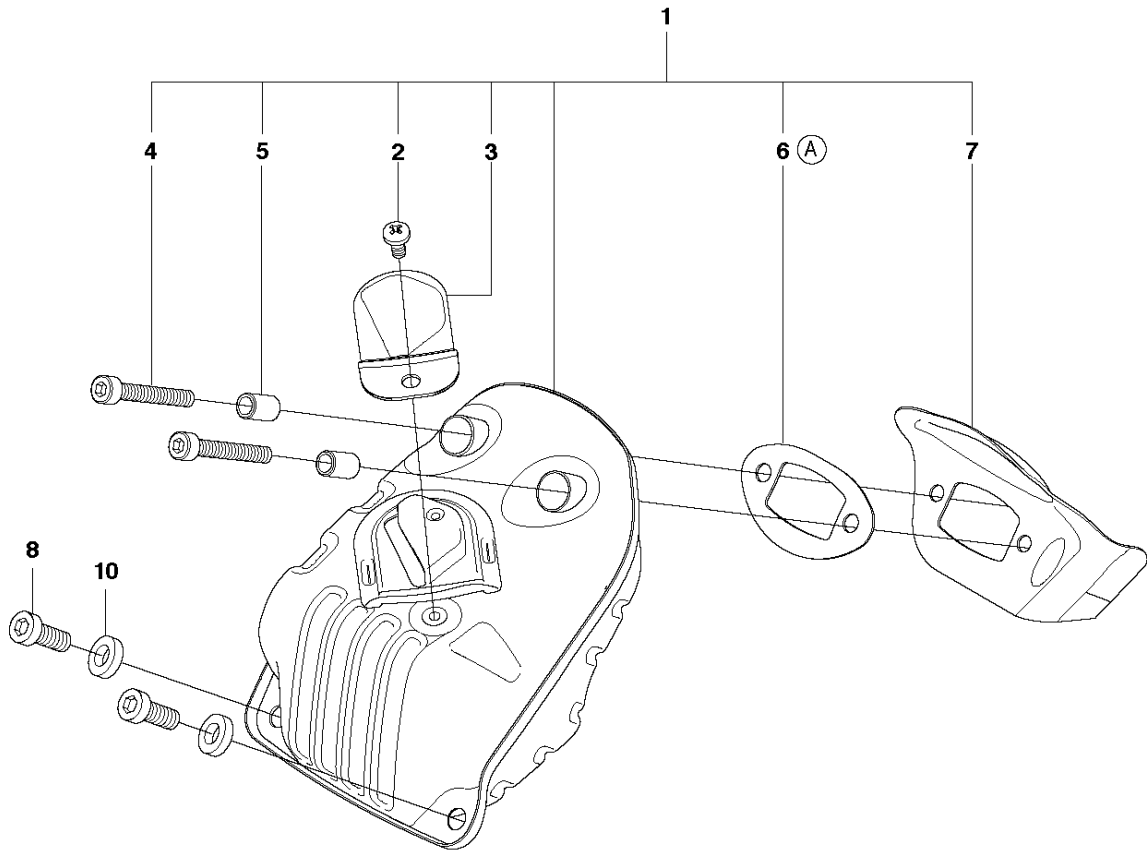

F 550XP
MUFFLER

9
Ⓐ Set of gaskets

MUFFLER

550 XP/XPG

Ref	Part No	Description	Remark	QTY	KIT
1	523 05 26-02	MUFFLER KIT		1	
2	724 12 87-59	SCREW CRPANM		1	1
3	576 89 02-01	SPARK ARRESTER		1	1
4	725 53 76-55	SCREW IHSCM		2	1
5	577 65 63-01	SLEEVE		2	1
6	523 05 24-01	GASKET MUFFLER		1	1, 9
7	523 05 25-01	HEAT DEFLECTOR		1	1
8	503 20 73-20	SCREW IHSCM		2	
9	577 76 66-03	GASKET KIT	A=set of gaskets	1	
10	577 90 22-01	WASHER		1