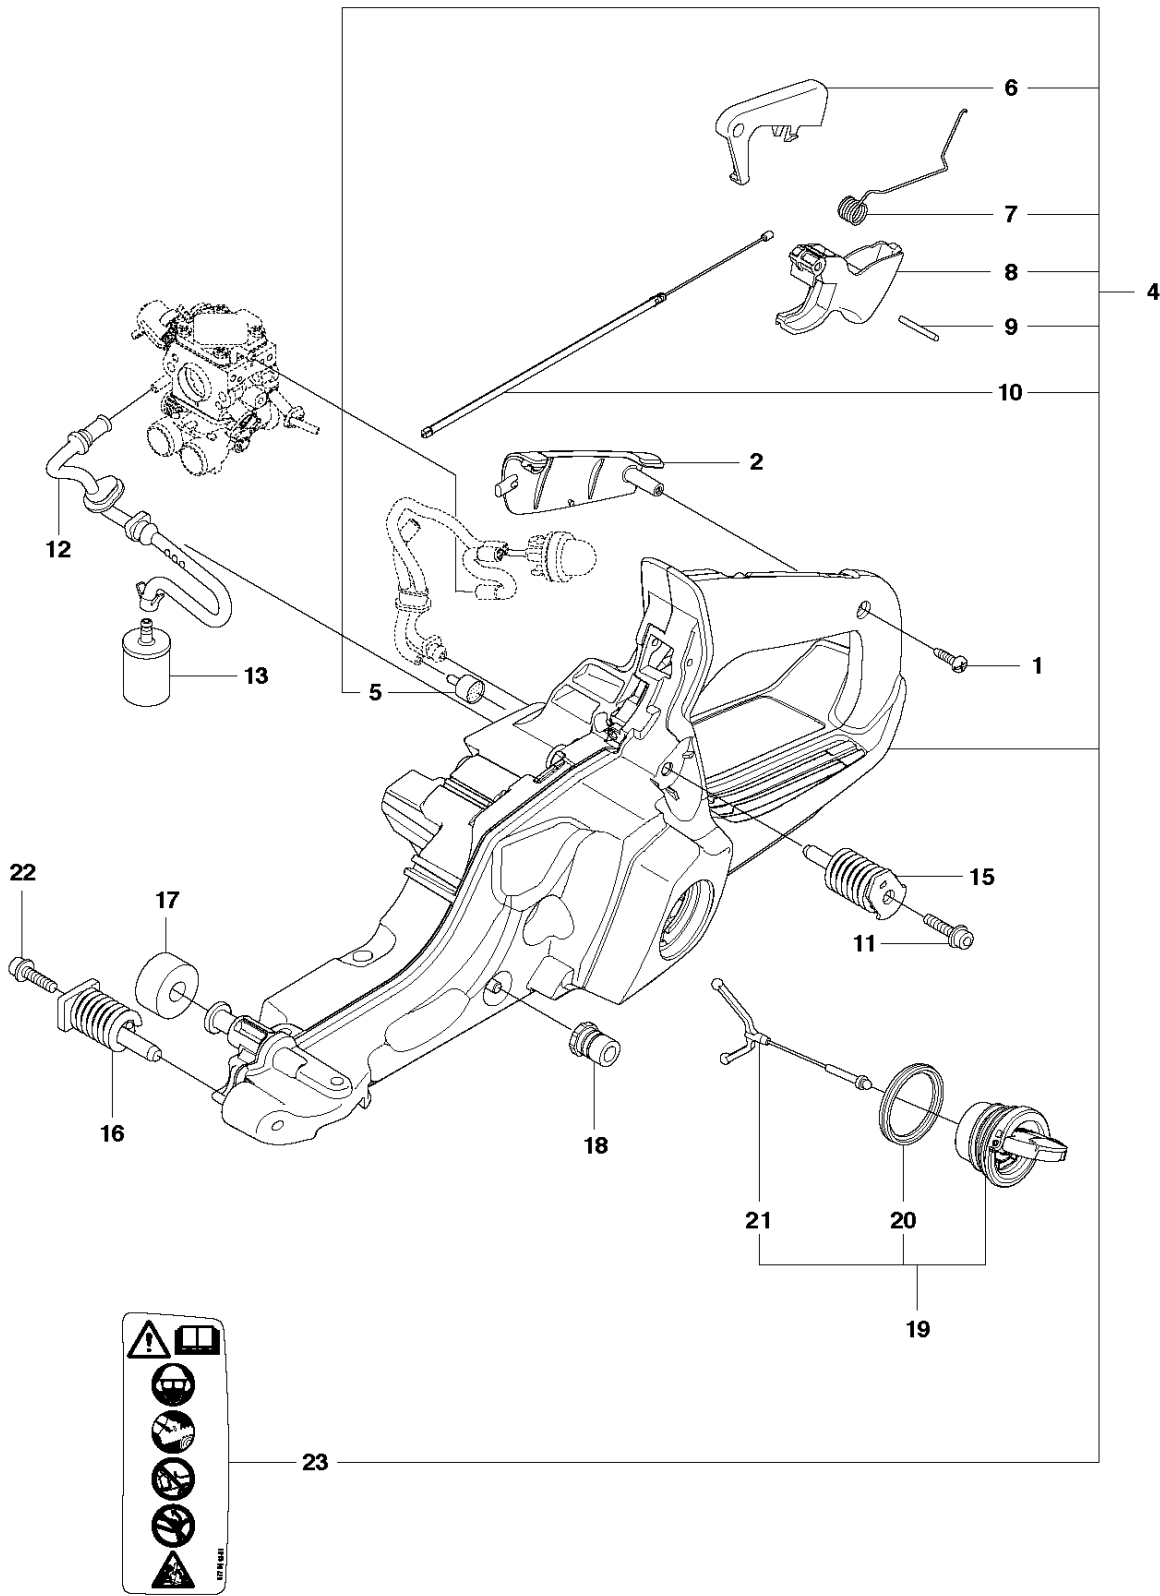

J 550XP
FUEL TANK

FUEL TANK

550 XP/XPG

Ref	Part No	Description	Remark	QTY	KIT
1	503 21 28-13	SCREW CCRPANT		1	
2	504 10 63-01	HANDLE INSERT		1	
4	577 79 02-03	FUEL TANK ASSY		1	
5	537 35 95-01	TANK VENT ASSY		1	4
6	544 09 98-01	THROTTLE LOCKOUT		1	4
7	544 09 99-01	SPRING		1	4
8	505 15 77-01	THROTTLE		1	4
9	720 18 25-20	PARALLEL PIN		1	4
10	521 88 79-01	THROTTLE CABLE ASSY		1	4
11	503 21 88-74	SCREW IHSCFT		1	
12	573 99 35-03	FUEL HOSE		1	
13	503 44 32-01	FILTER		1	
15	578 22 74-01	ANTIVIBRATION ELEMENT		1	
16	505 12 87-01	ANTIVIBRATION ELEMENT		1	
17	523 08 55-01	DEFLECTION LIMITER		1	
18	501 00 76-01	LATERAL SUPPORT		1	
19	522 62 00-01	TANK CAP ASSY		1	
20	537 21 50-01	SEALING		1	19
21	503 57 89-01	HOLDER		1	19
22	503 21 88-76	SCREW IHSCFT		1	
23	577 84 43-01	DECAL		1	4