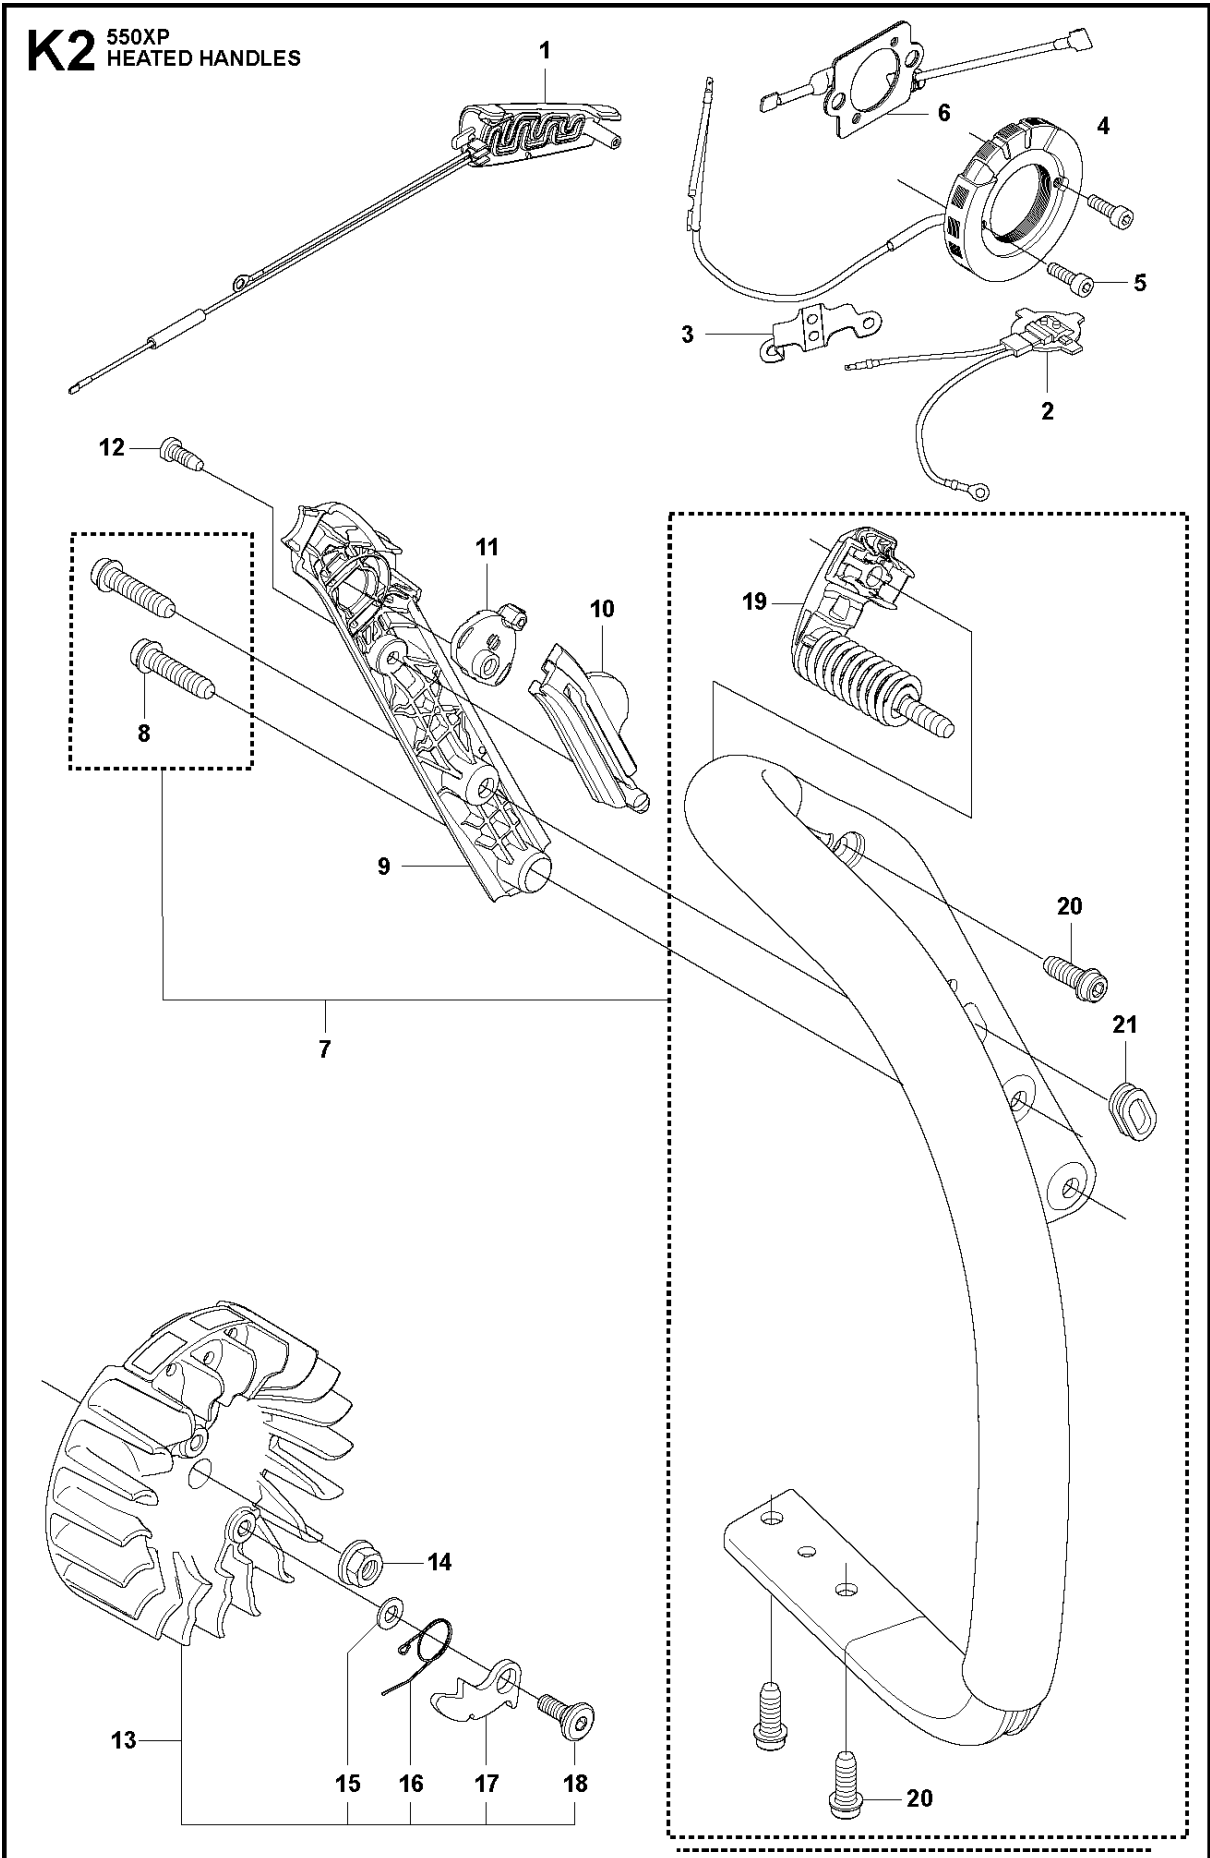

HANDLES HEATED

550 XP/XPG

Ref	Part No	Description	Remark	QTY	KIT
1	522 74 19-02	HANDLE INSERT		1	
2	522 66 58-01	THERMOSTAT ASSY		1	
3	537 21 08-01	RETAINER		1	
4	522 61 14-02	GENERATOR STATOR		1	
5	510 02 06-02	SCREW IHSCM		2	
6	522 63 01-01	FOIL ELEMENT		1	
7	577 79 82-02	FRONT HANDLE		1	
8	503 21 88-76	SCREW IHSCFT		2	7
9	523 34 85-03	COVER		1	
10	523 34 84-01	CONTACT PLATE		1	
11	537 25 25-01	HANDLE		1	
12	503 21 28-13	SCREW CCRPANT		1	
13	522 93 78-02	FLYWHEEL ASSY		1	
14	503 22 04-01	NUT		1	
15	503 23 00-42	WASHER		2	13
16	501 67 35-01	SPRING		2	13
17	501 67 32-01	PAWL		2	13
18	501 81 99-01	SCREW		2	13
19	522 95 15-01	ANTIVIBRATION ELEMENT		1	7
20	503 21 88-72	SCREW IHSCFT		4	7
21	537 08 83-01	GROMMET		1	7